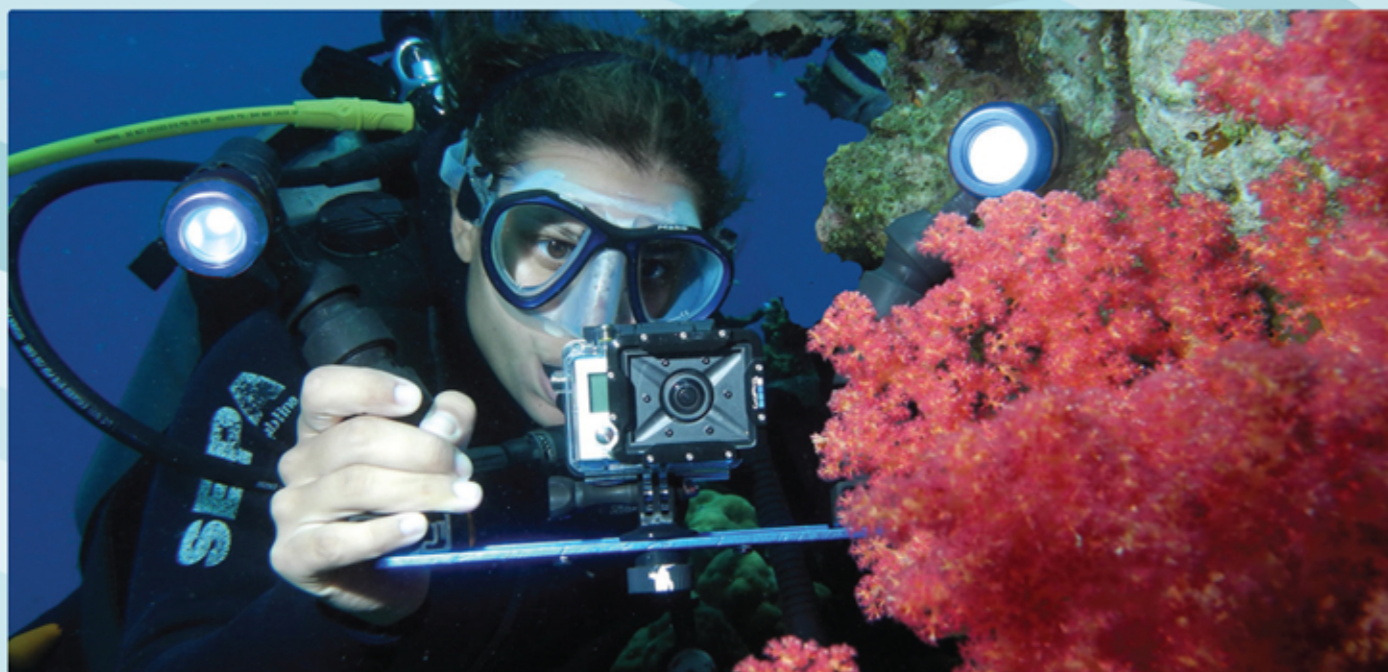

Universal Underwater Lighting Sets

Fantasea offers a selection of universal lighting sets, designed to enhance underwater videos and still images. Such lighting accessories are essential in capturing the beautiful colors of the underwater world. Lighting sets include slave flashes, video lights, focus lights, trays, arms, fiber optic cables, bags and more. Fantasea Lighting Sets are compatible with all compact housings, action and waterproof cameras!

Mini Lighting Sets for GoPro

A selection of lighting sets specially designed for action, amphibious and sports cameras, including GoPro. These sets introduce a compact and simple design, which allows for easy installation, transportation and high performance.

Fantasea Dive and Video LED Lights

Fantasea Line manufactures and distributes a wide range of LED Lights perfect for all marine and outdoor use. Fantasea's LED Lights are specially designed for underwater photography and videography including night, wreck and cave diving.